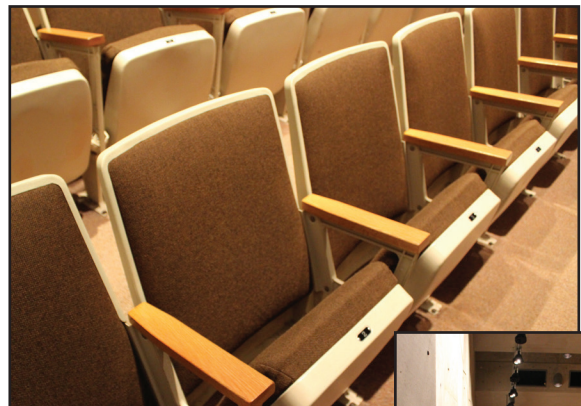

A corridor in the lobby runs between house left and house right entrances to the theatre space. Flat screens are located on either side and you will be able to watch the show on the flat screens, although there is no sound.

Restrooms are located on either side of the corridor...Men's on the East side, Women's on the West.

Concessions are available for a reasonable fee and patrons are allowed to bring their own snacks to this performance.

Inside the theatre
Stage

Inside the theatre
Seating

Wheelchair Seating is EXTREMELY limited (4 spaces). Please MAKE SURE that the Box Office knows if you require a wheelchair space.

There are a lot of steps in the Arts United Center.